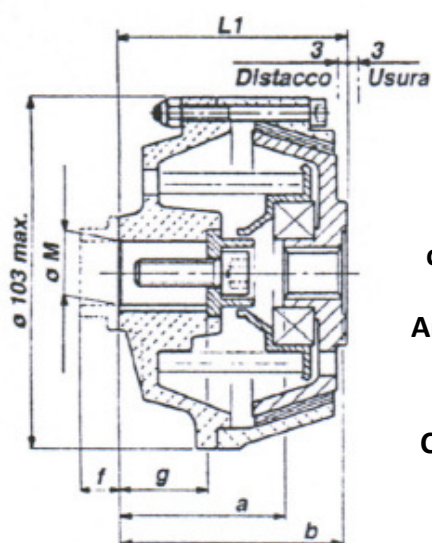

EMBRAYAGES CONIQUES

Vis de fixation
centrale M8 X 125
Arbre conique \varnothing 23
Cannelures droites

REF.	a mm	b mm	L1 mm	L2 mm	\varnothing mm	Cannelures
C001	51.5	97.5		100	40	8 (15 x 12)
C003	51.5	97.5		98.5	40	8 (15 x 12)
C004	51.5	67.5	68.5			8 (15 x 12)
C006	51.5	80.2		82.5	40	6 (14 x 11)
C007	51.5	78.5		78.5	42	8 (15 x 12)
C013	73.5	87.5		89.5	40	6 (14 x 11)
C015	51.5	87.5		88.5	40	8 (15 x 12)
C016	51.5	78.5		85.5	42	8 (15 x 12)
C018	51.5	85.5		86.5	40	8 (15 x 12)
C019	51.5	94.5		79.5	45	8 (15 x 12)
C021	51.5	85.5		87	40	8 (15 x 12)
C022	51.5	90		100	40	8 (15 x 12)
C024	67	96		100	40	8 (15 x 12)

Vis de fixation
centrale 5x16'-24
Arbre cylindrique \varnothing
19.05 mm
Cannelures droites

REF.	a mm	b mm	f mm	g mm	L2 mm	\varnothing mm	Cannelures
C020	49	82	33.5	26	94.5	42	8 (15 x 12)
C023	49	75	33.5	26	76.5	42	8 (15 x 12)