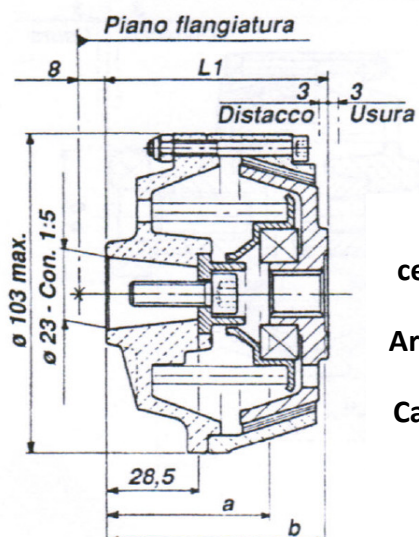

EMBRAYAGES CONIQUES

Vis de fixation
centrale M8 X 125
Arbre conique \varnothing 23
Cannelures droites

REF.	a mm	b mm	L1 mm	L2 mm	\varnothing mm	Cannelures
C001	51.5	97.5		100	40	8 (15 x 12)
C003	51.5	97.5		98.5	40	8 (15 x 12)
C004	51.5	67.5	68.5			8 (15 x 12)
C006	51.5	80.2		82.5	40	6 (14 x 11)
C007	51.5	78.5		78.5	42	8 (15 x 12)
C013	73.5	87.5		89.5	40	6 (14 x 11)
C015	51.5	87.5		88.5	40	8 (15 x 12)
C016	51.5	78.5		85.5	42	8 (15 x 12)
C018	51.5	85.5		86.5	40	8 (15 x 12)
C019	51.5	94.5		79.5	45	8 (15 x 12)
C021	51.5	85.5		87	40	8 (15 x 12)
C022	51.5	90		100	40	8 (15 x 12)
C024	67	96		100	40	8 (15 x 12)

Vis de fixation
centrale 5x16'-24
Arbre cylindrique \varnothing
19.05 mm
Cannelures droites

REF.	a mm	b mm	f mm	g mm	L2 mm	\varnothing mm	Cannelures
C020	49	82	33.5	26	94.5	42	8 (15 x 12)
C023	49	75	33.5	26	76.5	42	8 (15 x 12)