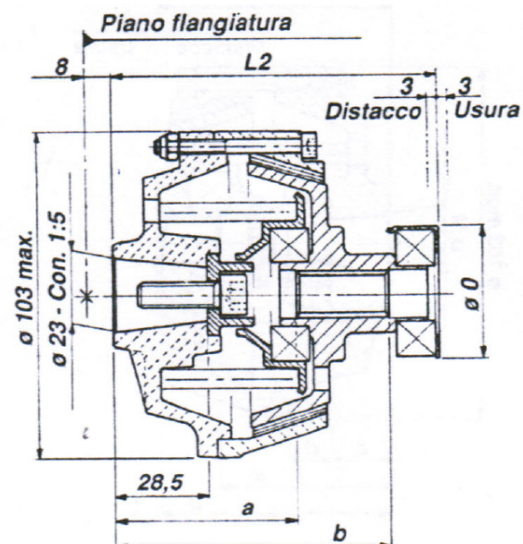

EMBRAYAGES CONIQUES

Vis de fixation
centrale M8 X 125
Arbre conique \varnothing 23
Cannelures droites

REF.	a mm	b mm	L1 mm	L2 mm	\varnothing mm	Cannelures
C001	51.5	97.5		100	40	8 (15 x 12)
C003	51.5	97.5		98.5	40	8 (15 x 12)
C004	51.5	67.5	68.5			8 (15 x 12)
C006	51.5	80.2		82.5	40	6 (14 x 11)
C007	51.5	78.5		78.5	42	8 (15 x 12)
C013	73.5	87.5		89.5	40	6 (14 x 11)
C015	51.5	87.5		88.5	40	8 (15 x 12)
C016	51.5	78.5		85.5	42	8 (15 x 12)
C018	51.5	85.5		86.5	40	8 (15 x 12)
C019	51.5	94.5		79.5	45	8 (15 x 12)
C021	51.5	85.5		87	40	8 (15 x 12)
C022	51.5	90		100	40	8 (15 x 12)
C024	67	96		100	40	8 (15 x 12)

Vis de fixation
centrale 5x16'-24
Arbre cylindrique \varnothing
19.05 mm
Cannelures droites

REF.	a mm	b mm	f mm	g mm	L2 mm	\varnothing mm	Cannelures
C020	49	82	33.5	26	94.5	42	8 (15 x 12)
C023	49	75	33.5	26	76.5	42	8 (15 x 12)