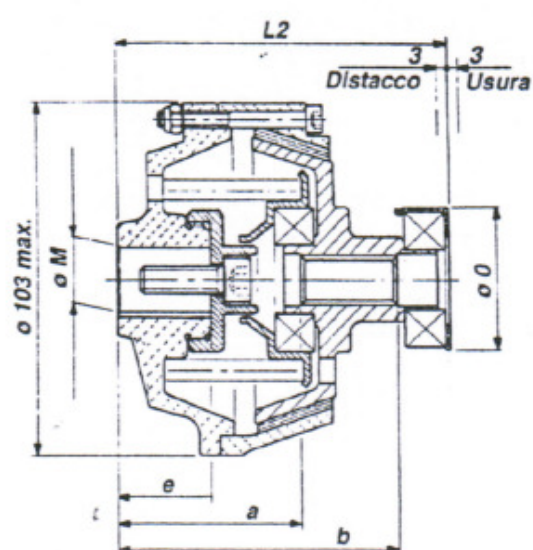

EMBRAYAGES CONIQUES

Vis de fixation
centrale M8 X 125
Arbre conique \varnothing 23
Cannelures droites

REF.	a mm	b mm	L1 mm	L2 mm	\varnothing mm	Cannelures
C001	51.5	97.5		100	40	8 (15 x 12)
C003	51.5	97.5		98.5	40	8 (15 x 12)
C004	51.5	67.5	68.5			8 (15 x 12)
C006	51.5	80.2		82.5	40	6 (14 x 11)
C007	51.5	78.5		78.5	42	8 (15 x 12)
C013	73.5	87.5		89.5	40	6 (14 x 11)
C015	51.5	87.5		88.5	40	8 (15 x 12)
C016	51.5	78.5		85.5	42	8 (15 x 12)
C018	51.5	85.5		86.5	40	8 (15 x 12)
C019	51.5	94.5		79.5	45	8 (15 x 12)
C021	51.5	85.5		87	40	8 (15 x 12)
C022	51.5	90		100	40	8 (15 x 12)
C024	67	96		100	40	8 (15 x 12)

Vis de fixation
centrale 5x16'-24
Arbre cylindrique \varnothing
19.05 mm
Cannelures droites

REF.	a mm	b mm	f mm	g mm	L2 mm	\varnothing mm	Cannelures
C020	49	82	33.5	26	94.5	42	8 (15 x 12)
C023	49	75	33.5	26	76.5	42	8 (15 x 12)